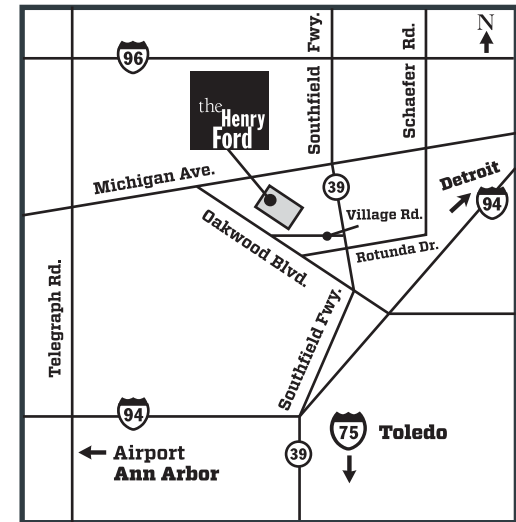

# Lovett Hall via Yellow Gate

## Lovett Hall

## Lovett Hall via Yellow Gate Guest Parking

Please park in any museum or Greenfield Village public parking areas (do not park in the Ford Conference Center parking areas). Proceed to Yellow Gate (walking path highlighted on map) marked with yellow flags.